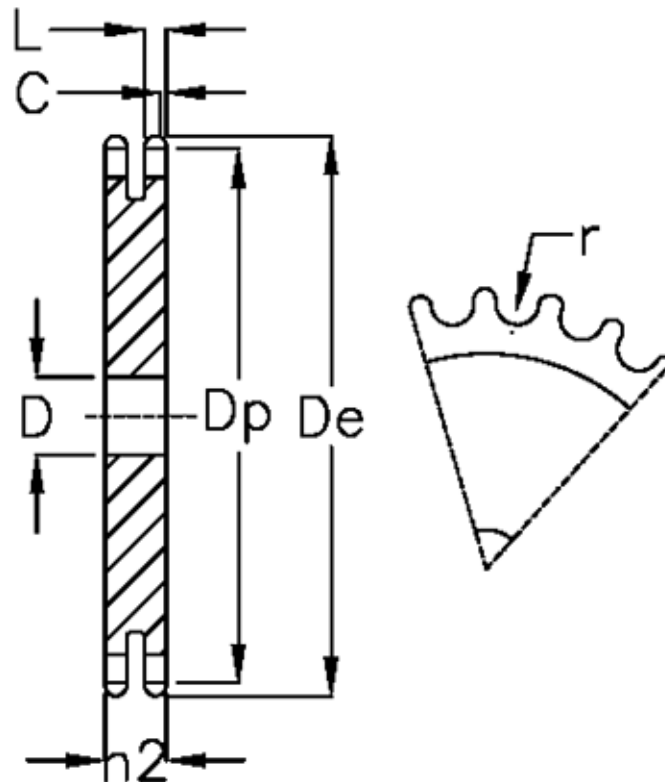

Article number: 616022007026

Description: Plate wheel 12 B-2 Z=26 duplex

Measures

C	= 2
D	= 20
De	= 165.9
Dp	= 158.04
For chain size	= 3/4 x 7/16
For chain type	= 12 B-2
h2	= 30.3
L	= 10.8

Number of teeth	= 26
r	= 12.07